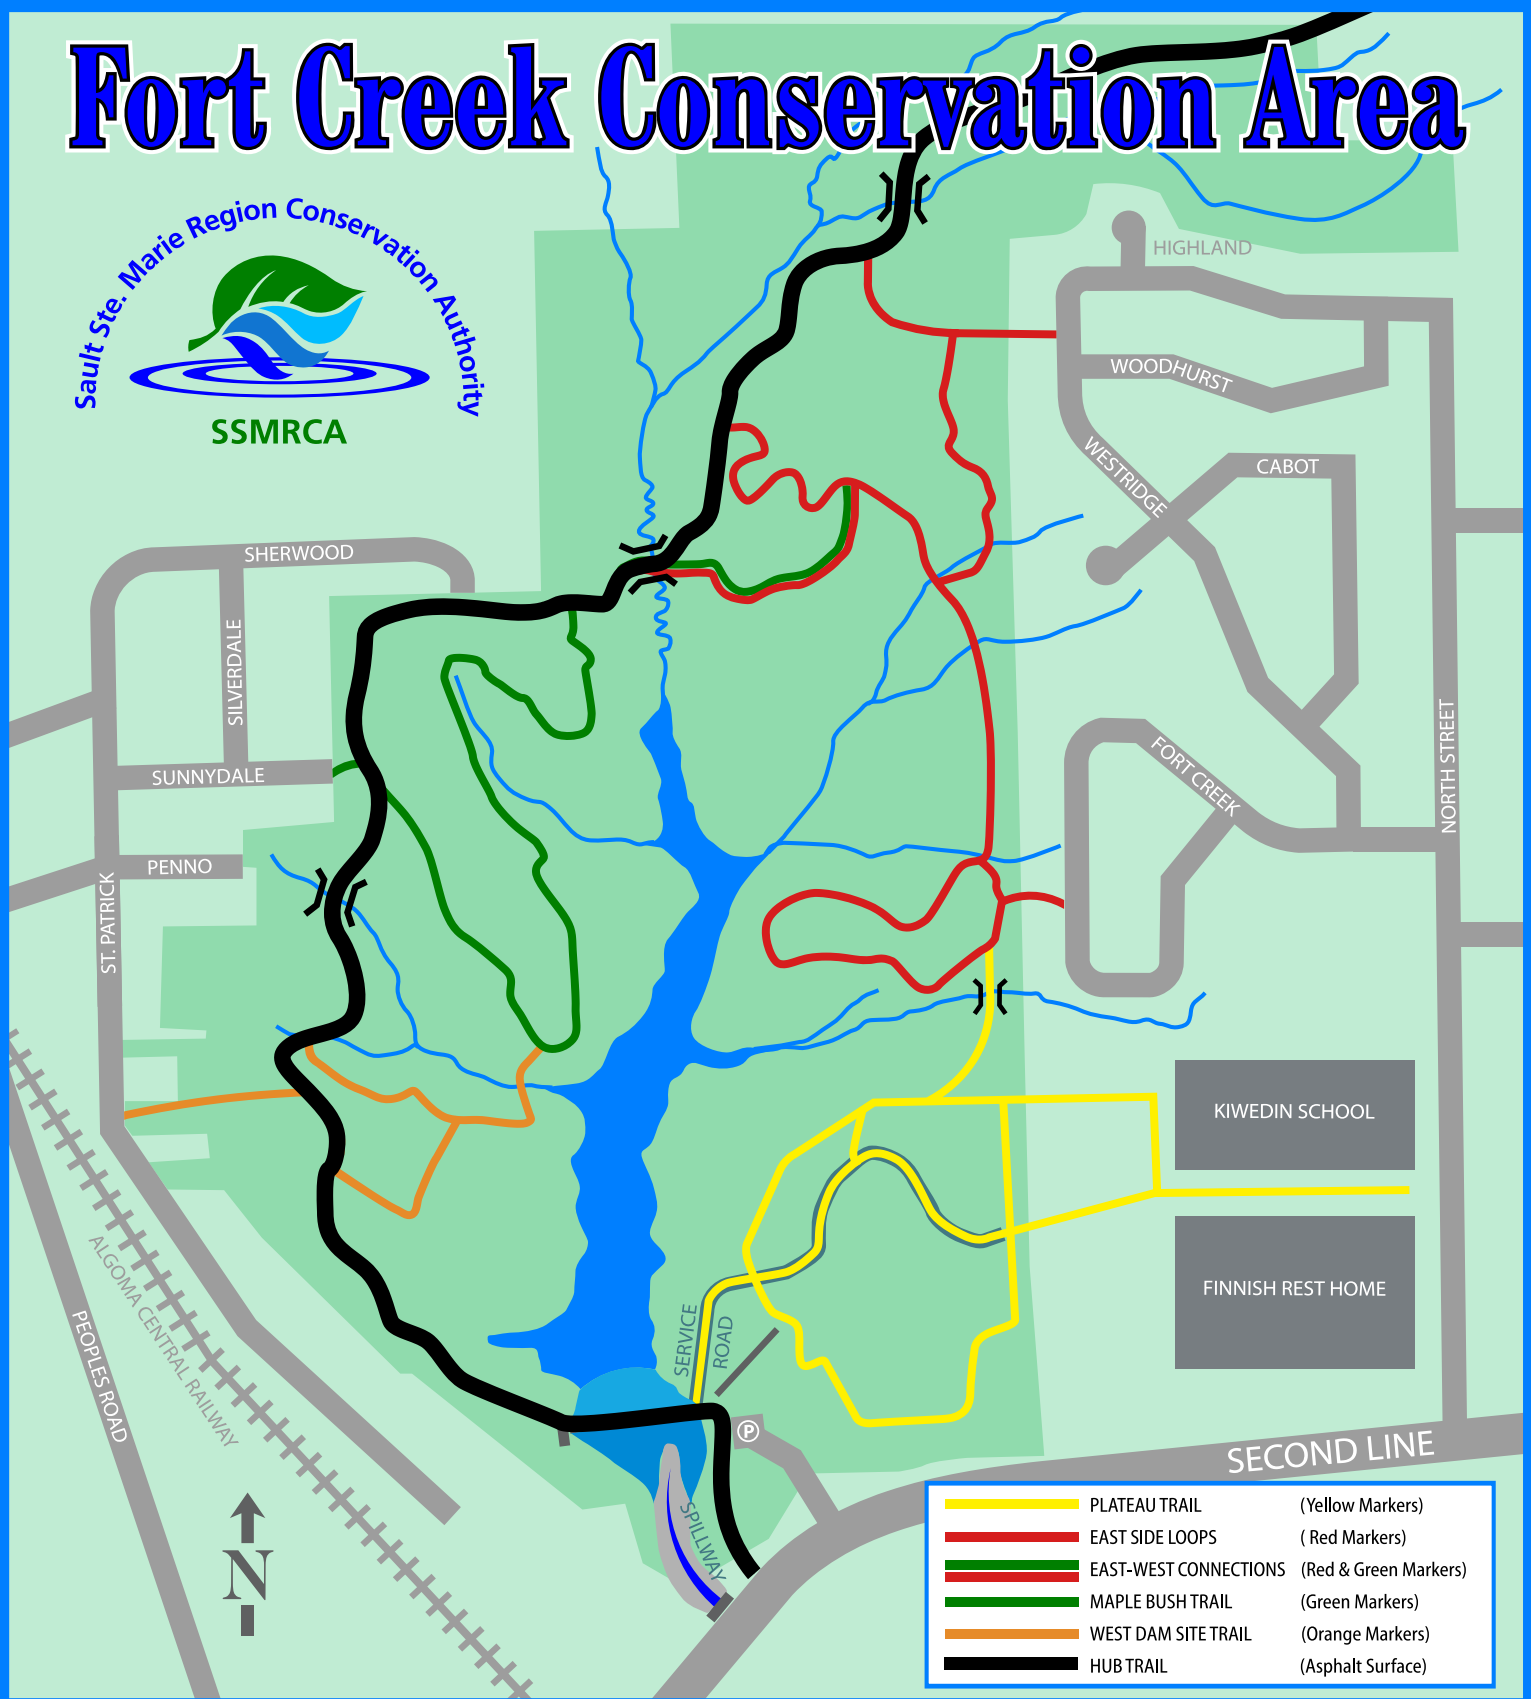

Fort Creek Conservation Area

	PLATEAU TRAIL	(Yellow Markers)
	EAST SIDE LOOPS	(Red Markers)
	EAST-WEST CONNECTIONS	(Red & Green Markers)
	MAPLE BUSH TRAIL	(Green Markers)
	WEST DAM SITE TRAIL	(Orange Markers)
	HUB TRAIL	(Asphalt Surface)